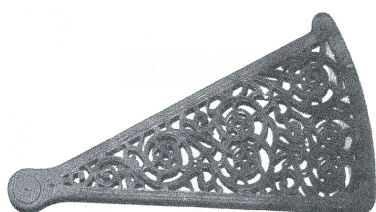

/Spiral Stairway Castings/

/G060 Spiral Treads in Grey Iron/

We can supply the stairway castings on their own or manufacture and install the entire spiral staircase. If you click here you can see further designs of completed spiral staircases.

Standard Tread

Diam (mm)	Left or right hand asc.	Steps to circle	Weight (kgs)
915	L/R	12	10
1065	L/R	12	14
1065	R	14	12
1065	L/R	16	13
1220	L/R	12	14
1220	L/R	14	14

Diam (mm)	Left or right hand asc.	Steps to circle	Weight (kgs)
1220	L/R	16	14
1370	L/R	12	17
1370	L	14	16
1370	R	16	16
1525	L/R	12	19
1525	L/R	14	20
1525	L/R	16	19
1675	L/R	12	22
1675	L	14	21
1675	L/R	16	21
1830	L/R	12	23
1830	R	14	22
1830	L/R	16	22
2440	L/R	18	33
2440	R	24	32

Diam (mm)	Left or right hand asc.	Steps to circle	Weight (kgs)
1220	L/R	12	14
1525	L	12	19
1525	R	16	20
1675	L	12	21
1675	L	16	21
1830	R	12	22

G 067

Height (mm)	Weight (kgs)
990	4
1067	4.5

G 068

Height (mm)	Weight (kgs)
990	4.5
1067	5